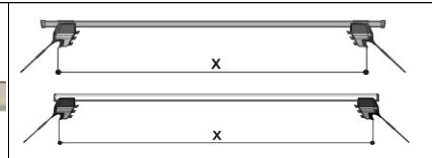

*** Gli spazi vuoti indicano che il prodotto non è compatibile o che la vettura non è stata ancora verificata - Empty space means product is not compatible or car is not checked already ***