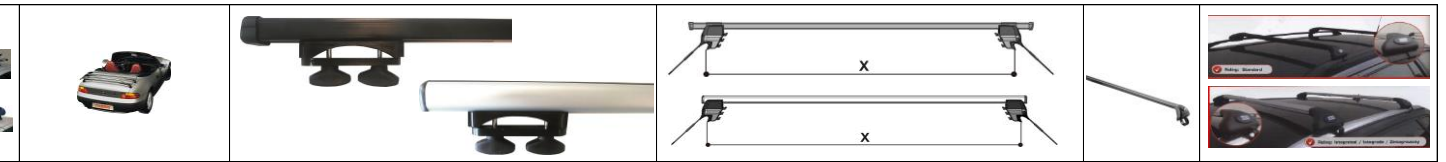

*** Gli spazi vuoti indicano che il prodotto non è compatibile o che la vettura non è stata ancora verificata - Empty space means product is not compatible or car is not checked already ***